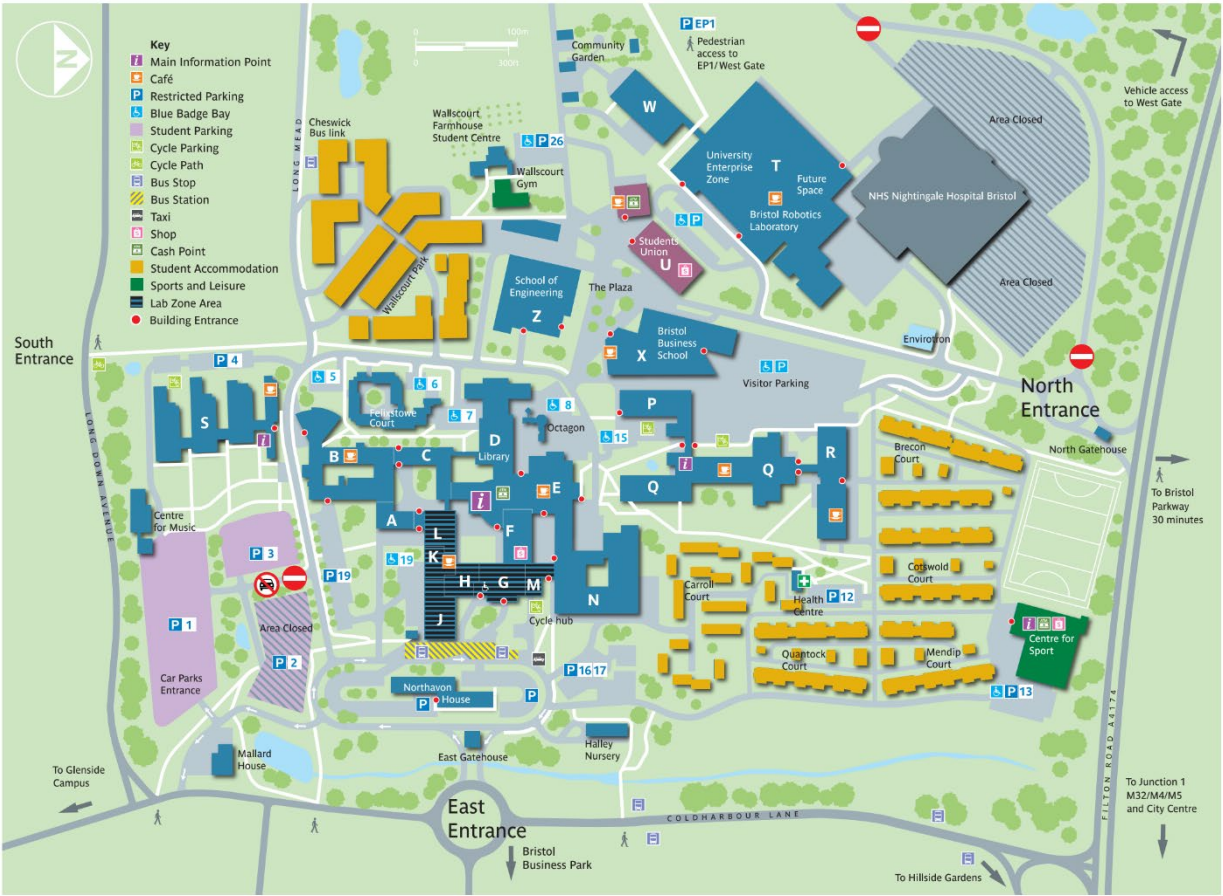

UWE Frenchay Campus Map

Frenchay Campus